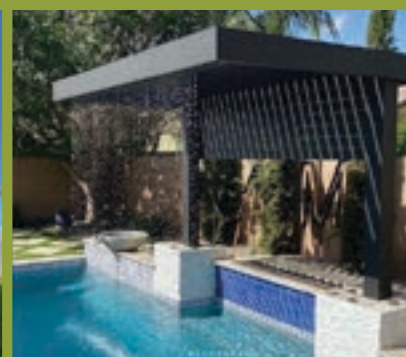

Creative Outdoor Living

Extruded Aluminum Powder Coated Shade Structure Systems

PROVIDING CREATIVE SOLUTIONS TO TURN YOUR
BACKYARD INTO A PERSONAL PARADISE!

Creative Cover Concepts
59 Washington St, #135
Santa Clara, CA 95050
650-815-4040

www.creativecoverconcepts.com

PLATINUM SERIES

- 6" x 6" or 8" x 8" posts
- 2" x 8" or 2" x 10" beams
- 2", 3" square or 1" x 4" lattices
- Option to stack beams for a modern design

GOLD SERIES

- 6" x 6" posts
- 2" x 6" beams
- 2", 3" square or 1" x 4" lattices
- Option to stack beams for a modern design

SILVER SERIES

- 4" x 4" posts
- 2" x 4" beams
- 2" square economy lattices

(Note: Most posts and beams are interchangeable.
The three series described above should be used as a guide.)

No Unsightly Brackets

No Inserts Required

No Soft, Roll-Formed Aluminum

Aluminum Pergola, Cantilever, Soleil Panels, Gates, and Fencing

We have many more panel design!